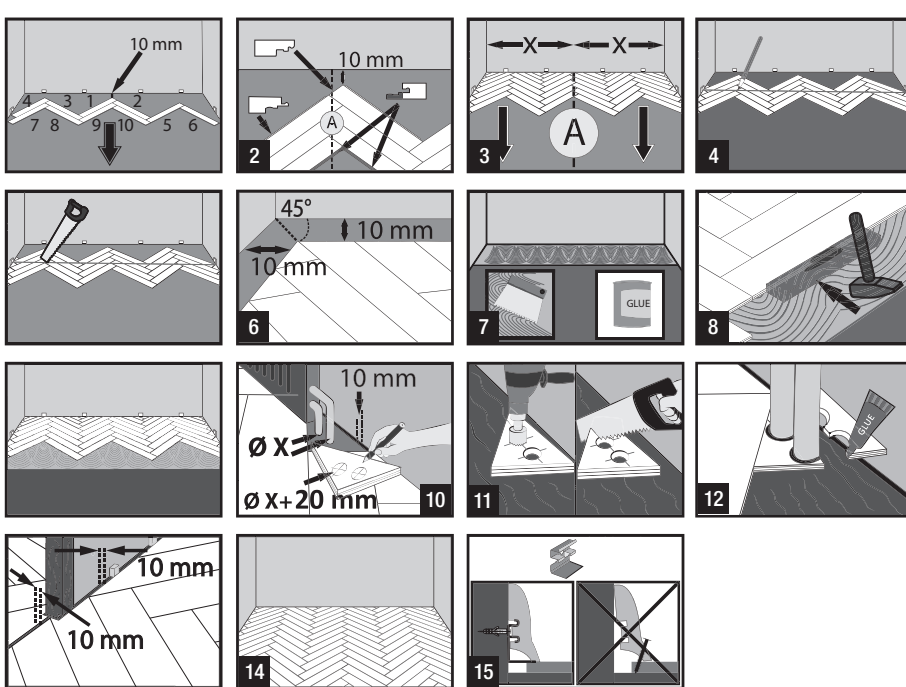

CROSSLOCK

HERRINGBONE TYPE